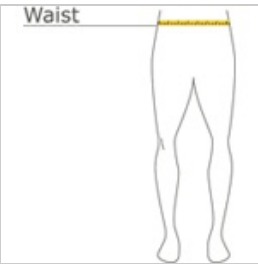

# Sport-Tek® PosiCharge® Competitor™ 7" Pocketed Short ST349P

Moisture wicking adds to this functional, versatile PosiCharge Competitor Short.

- 3.8-ounce, 100% poly interlock w ith PosiCharge technology
- Moisture-w icking
- 7-inch inseam
- Elastic w aistband
- Continuous loop draw cord
- Side pockets
- Tear-aw ay label

#### HOW TO MEASURE

#### WAIST

Measure around the smallest part of the natural w aist.

#### SIZE CHART

	XS	S	M	L	XL	2XL	3XL	4XL
Waist	26-28	29-31	32-34	35-37	38-40	41-43	44-47	48-51